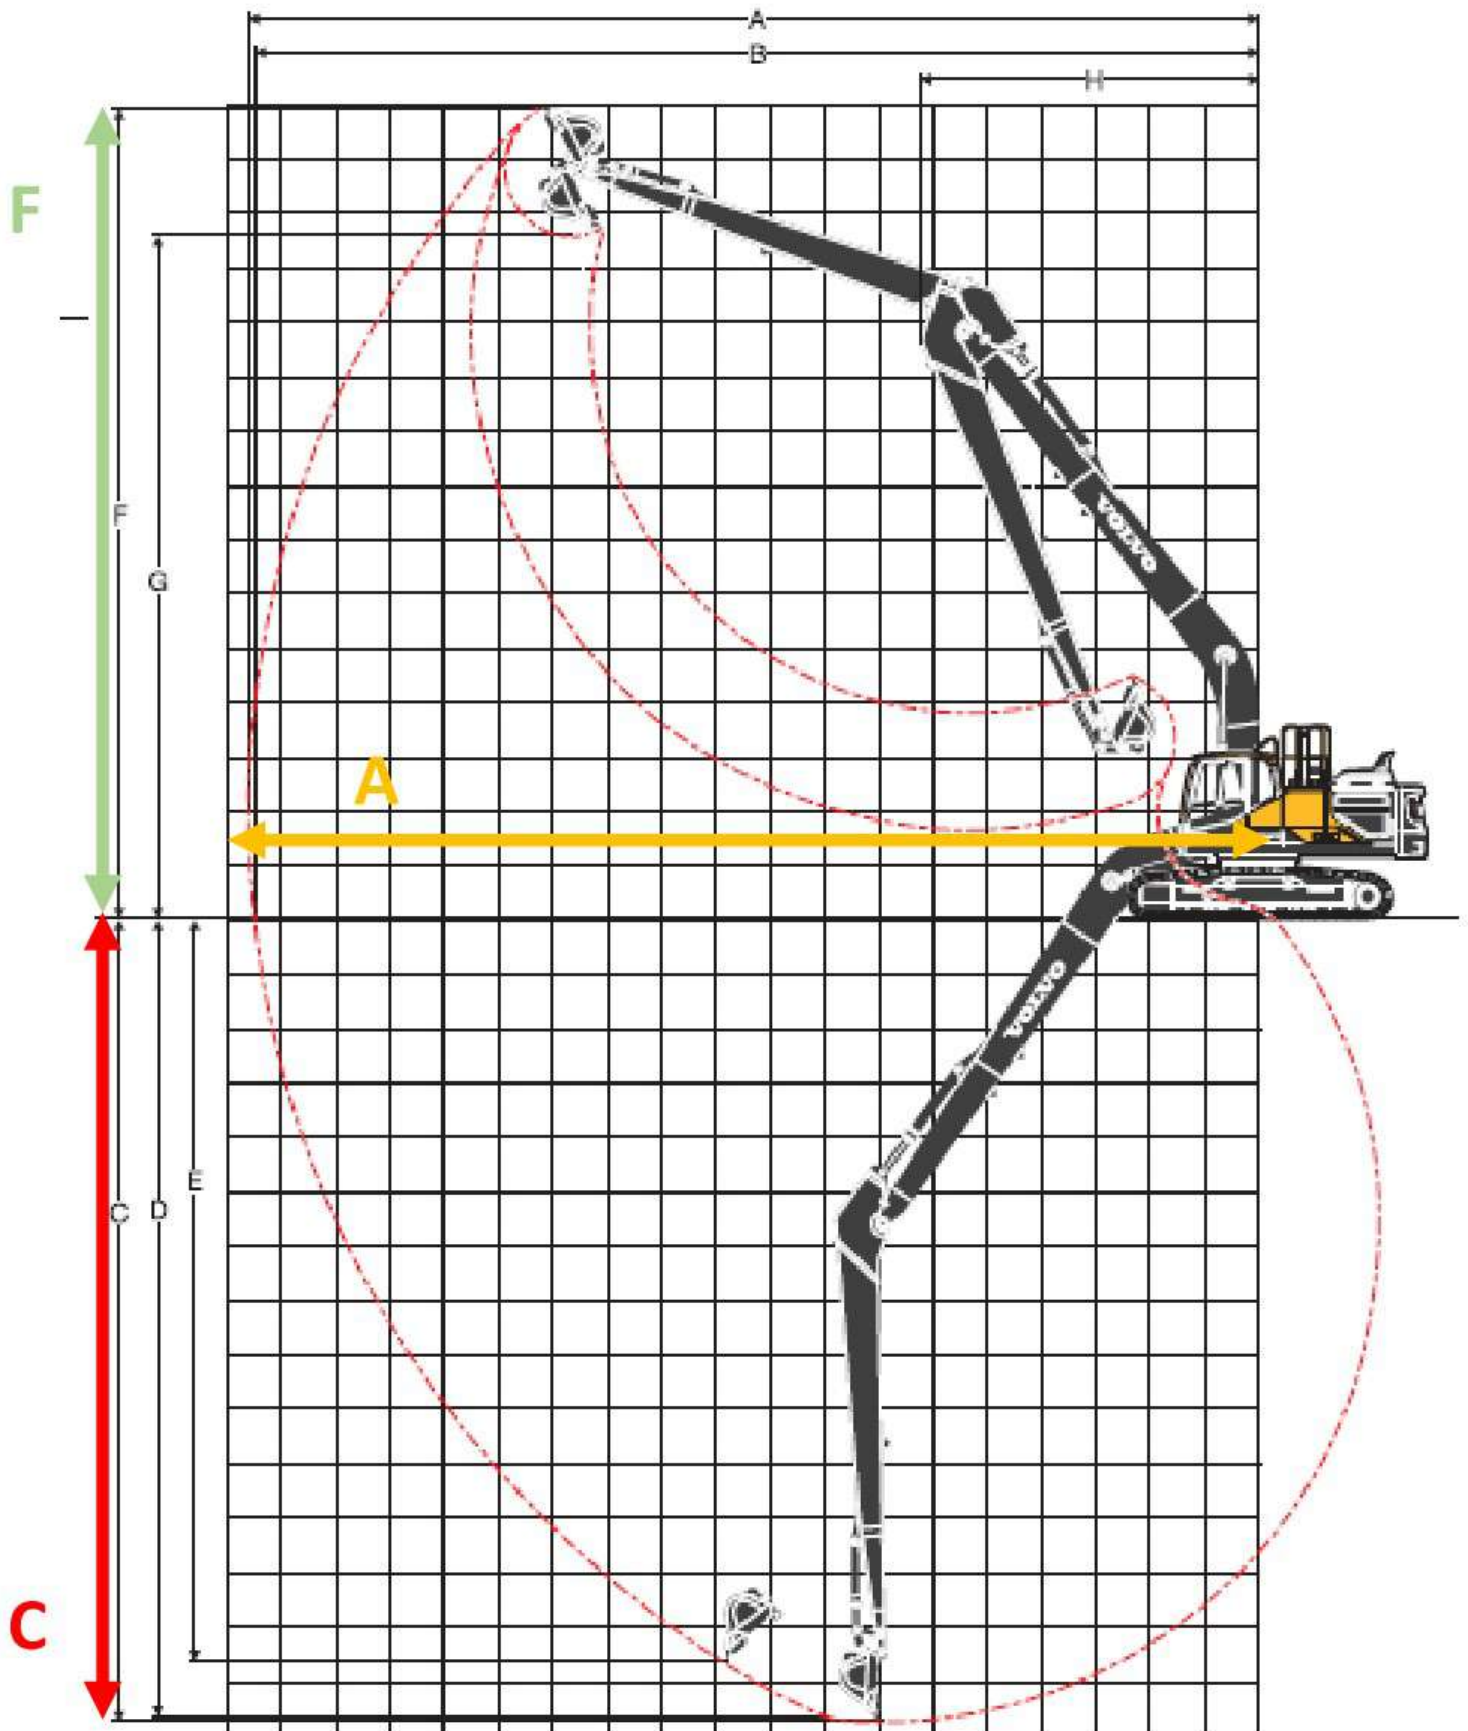

Volvo EC250E Long Reach

MACHINE LONG-REACH BOOM

A= 18.20m **F= 14.89m** **C= 14.35m**