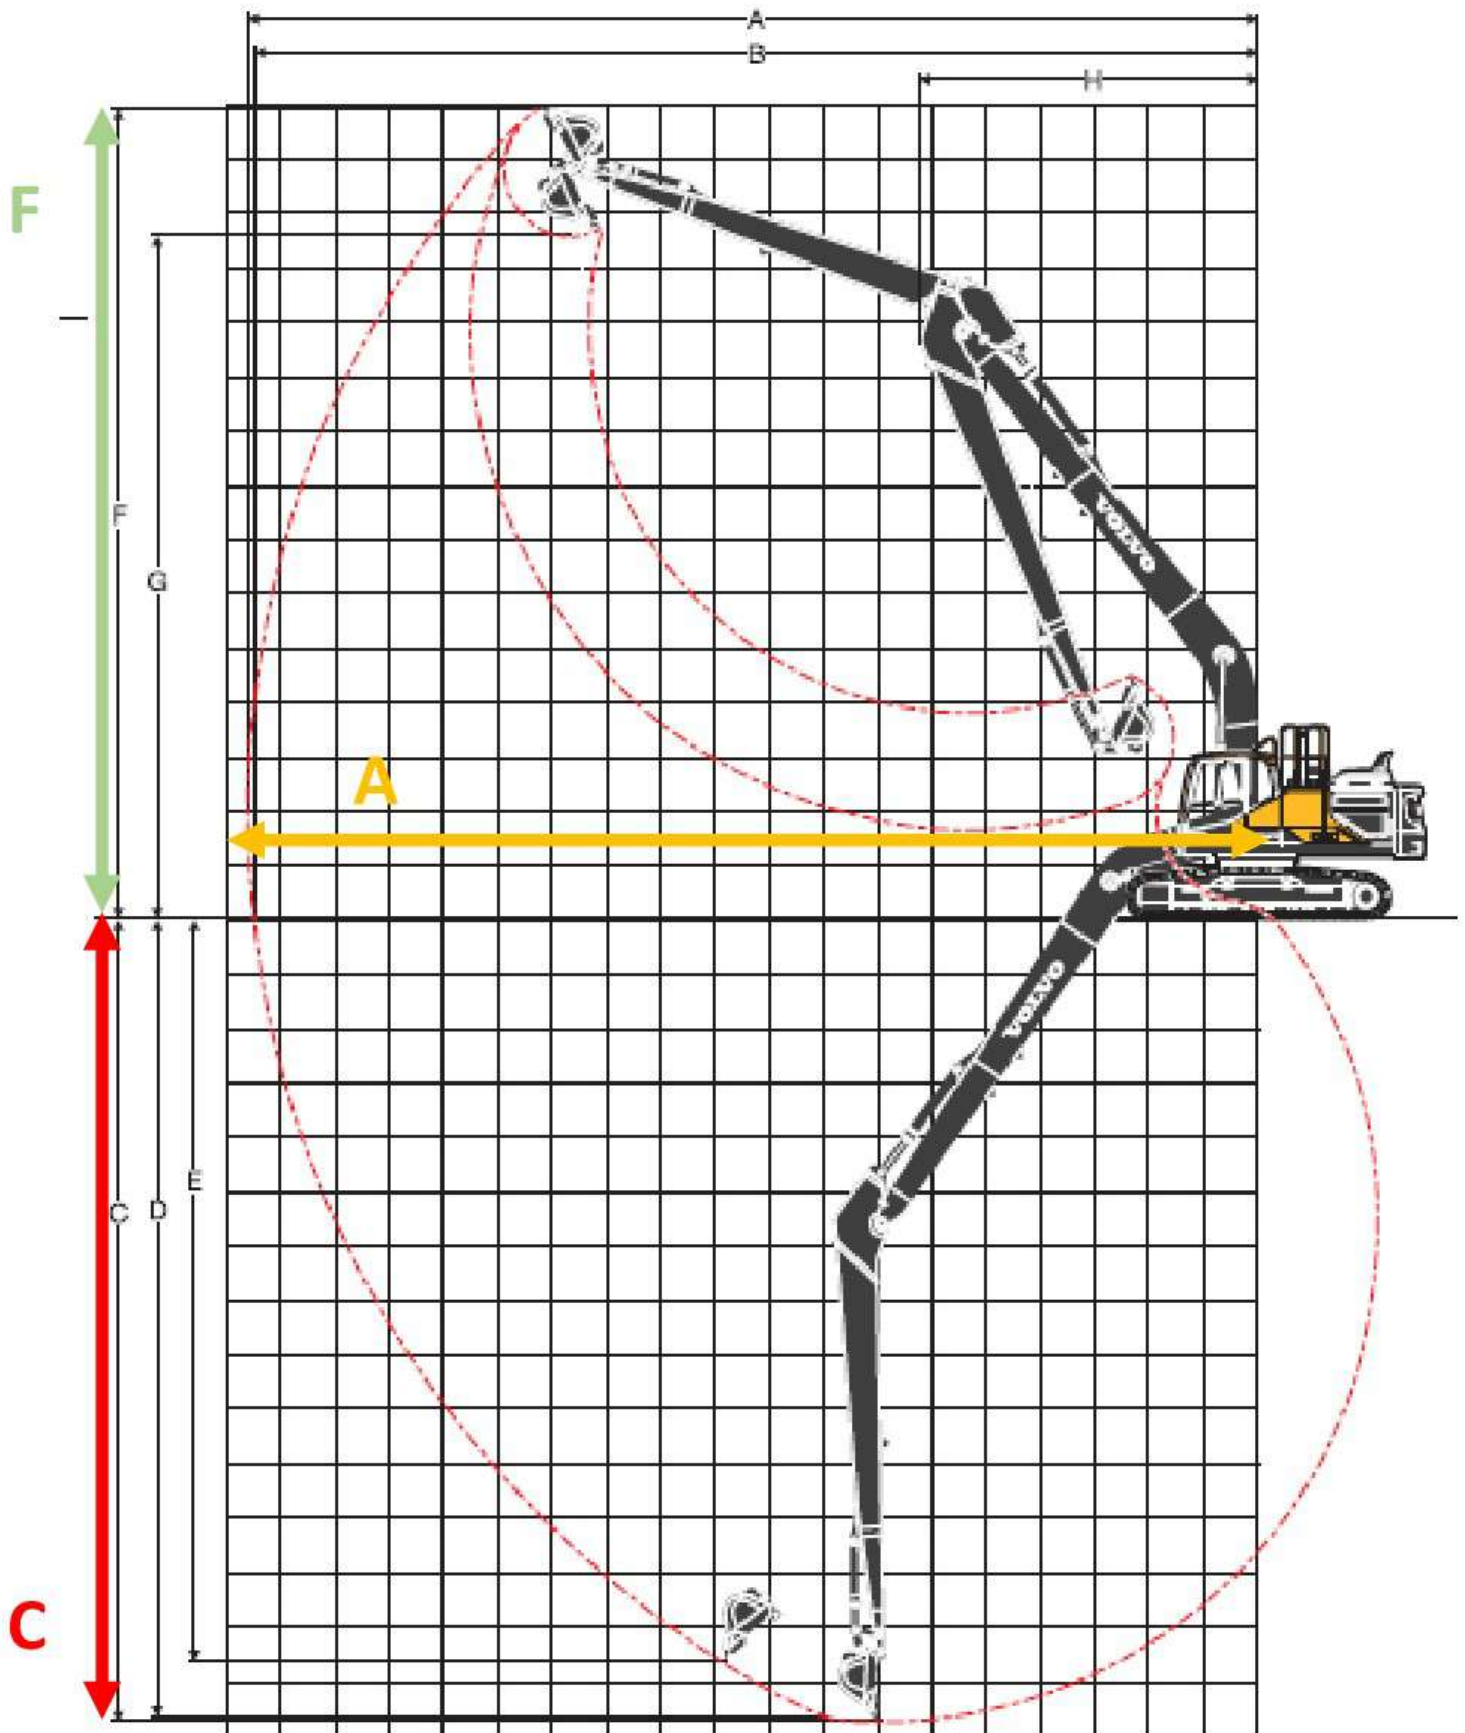

# Volvo EC220D Long Reach

## MACHINE LONG-REACH BOOM

**A = 15.70m** **F = 13.30m** **C = 12.10m**